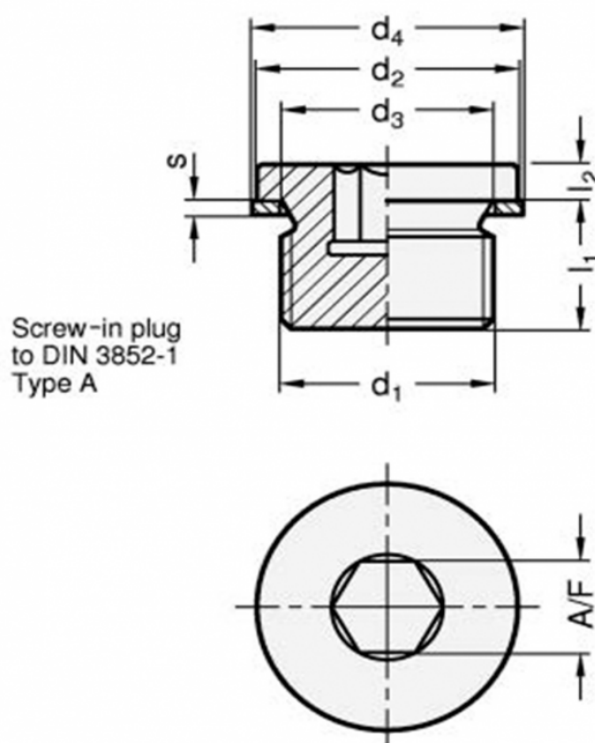

Article number: 20908STG14A

Description: E+G Threaded plug DIN 908-ST-G1/4-A

Measures

A/F	= 6
d1	= G1/4
d2h14	= 18
d3	= 13.4
d4	= 18
l1	= 12
l2	= 3
s	= 1.5

Weight in (g) = 14